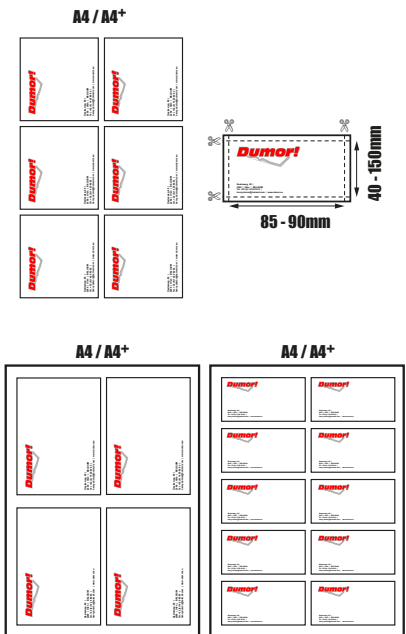

Innovation !
Quality !
Value !

NOW
40%
FASTER !

EASYCARD A4⁺

THE EASYCARD A4⁺ WILL CUT ANY CARD FROM AN A4 SHEET !

KEY FEATURES

- Compact and robust construction
- Full remote control by bluetooth link from PC
- Full card layout cut programming by PC bluetooth link direct to machine
- Cross blade self sharpening program
- No setup required > No extra cassettes required save money !
- 3 x faster than cutting with a paper cutter!
- Process time for 1 sheet ca 3sec with full bleed cuts
- Accuracy better than 0,1 mm
- Cardstock 0,1 to 0,45mm including single side laminated card
- Cut size vs yield per sheet indicator and preset counter
- Auto feeding with 6 mm stack
- Adjustable sheet separator for thinner or thicker stock
- Mark reader for compensation of image drift
- Can cut 85 or 90mm wide (specify on order)
- Custom adjustable lengthways cut 40 to 150mm long
- Factory preset lengths 45/ 50 /54/ 90/ 95/ 125 mm
- Optional cassette fitment with perfining tool in the middle of the card
- Optional cassette fitment with scoring tool in the middle of the card
- Supplied with templates for laying out the cards on your printer
- Outfeed tray stacks cards on top and collects trim waste underneath
- Spare parts cost 1/5 the price of other machines

SPECIFICATIONS

- Power 220/240V - 50hz, 150W
- Weight 15 kg
- Packing Tri wall carton (20kg)
- Dimensions 60x60x40cm

Huvudkontor
Sigraator Graphics KB
Storgatan 79
362 30 Tingsryd

Besöksadress
Storgatan 79
362 30 Tingsryd